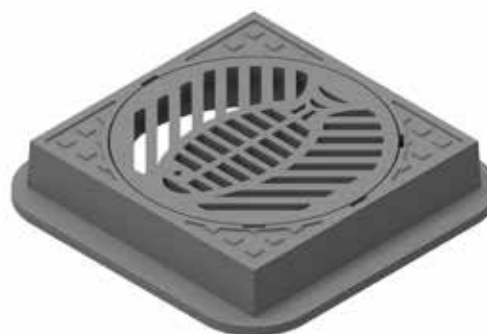

M CON Products
2150 Richardson Side Road
Ottawa, ON, K0A 1L0, Canada
t. + 1 800 267 5515
e. sales@mconproducts.com

Valve Chamber / Maintenance Hole
City of Ottawa Frame & Cover -
W15/W16

Curb inlet Catch Basin
City of Ottawa Frame & Cover -
S22/S23

Rear Yard Catch Basin
City of Ottawa Frame and Cover

Catch Basin
City of Ottawa Frame
and Cover - S19

City of Ottawa
Frame and Covers