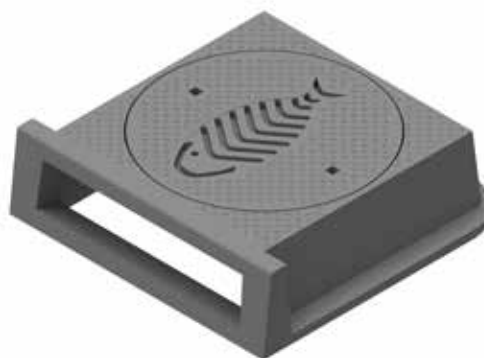

M CON Products
2150 Richardson Side Road
Ottawa, ON, K0A 1L0, Canada
t. + 1 800 267 5515
e. sales@mconproducts.com

Valve Chamber / Maintenance Hole
City of Ottawa Frame & Cover -
W15/W16

Curb inlet Catch Basin
City of Ottawa Frame & Cover -
S22/S23

Rear Yard Catch Basin
City of Ottawa Frame and Cover

Catch Basin
City of Ottawa Frame
and Cover - S19

City of Ottawa
Frame and Covers